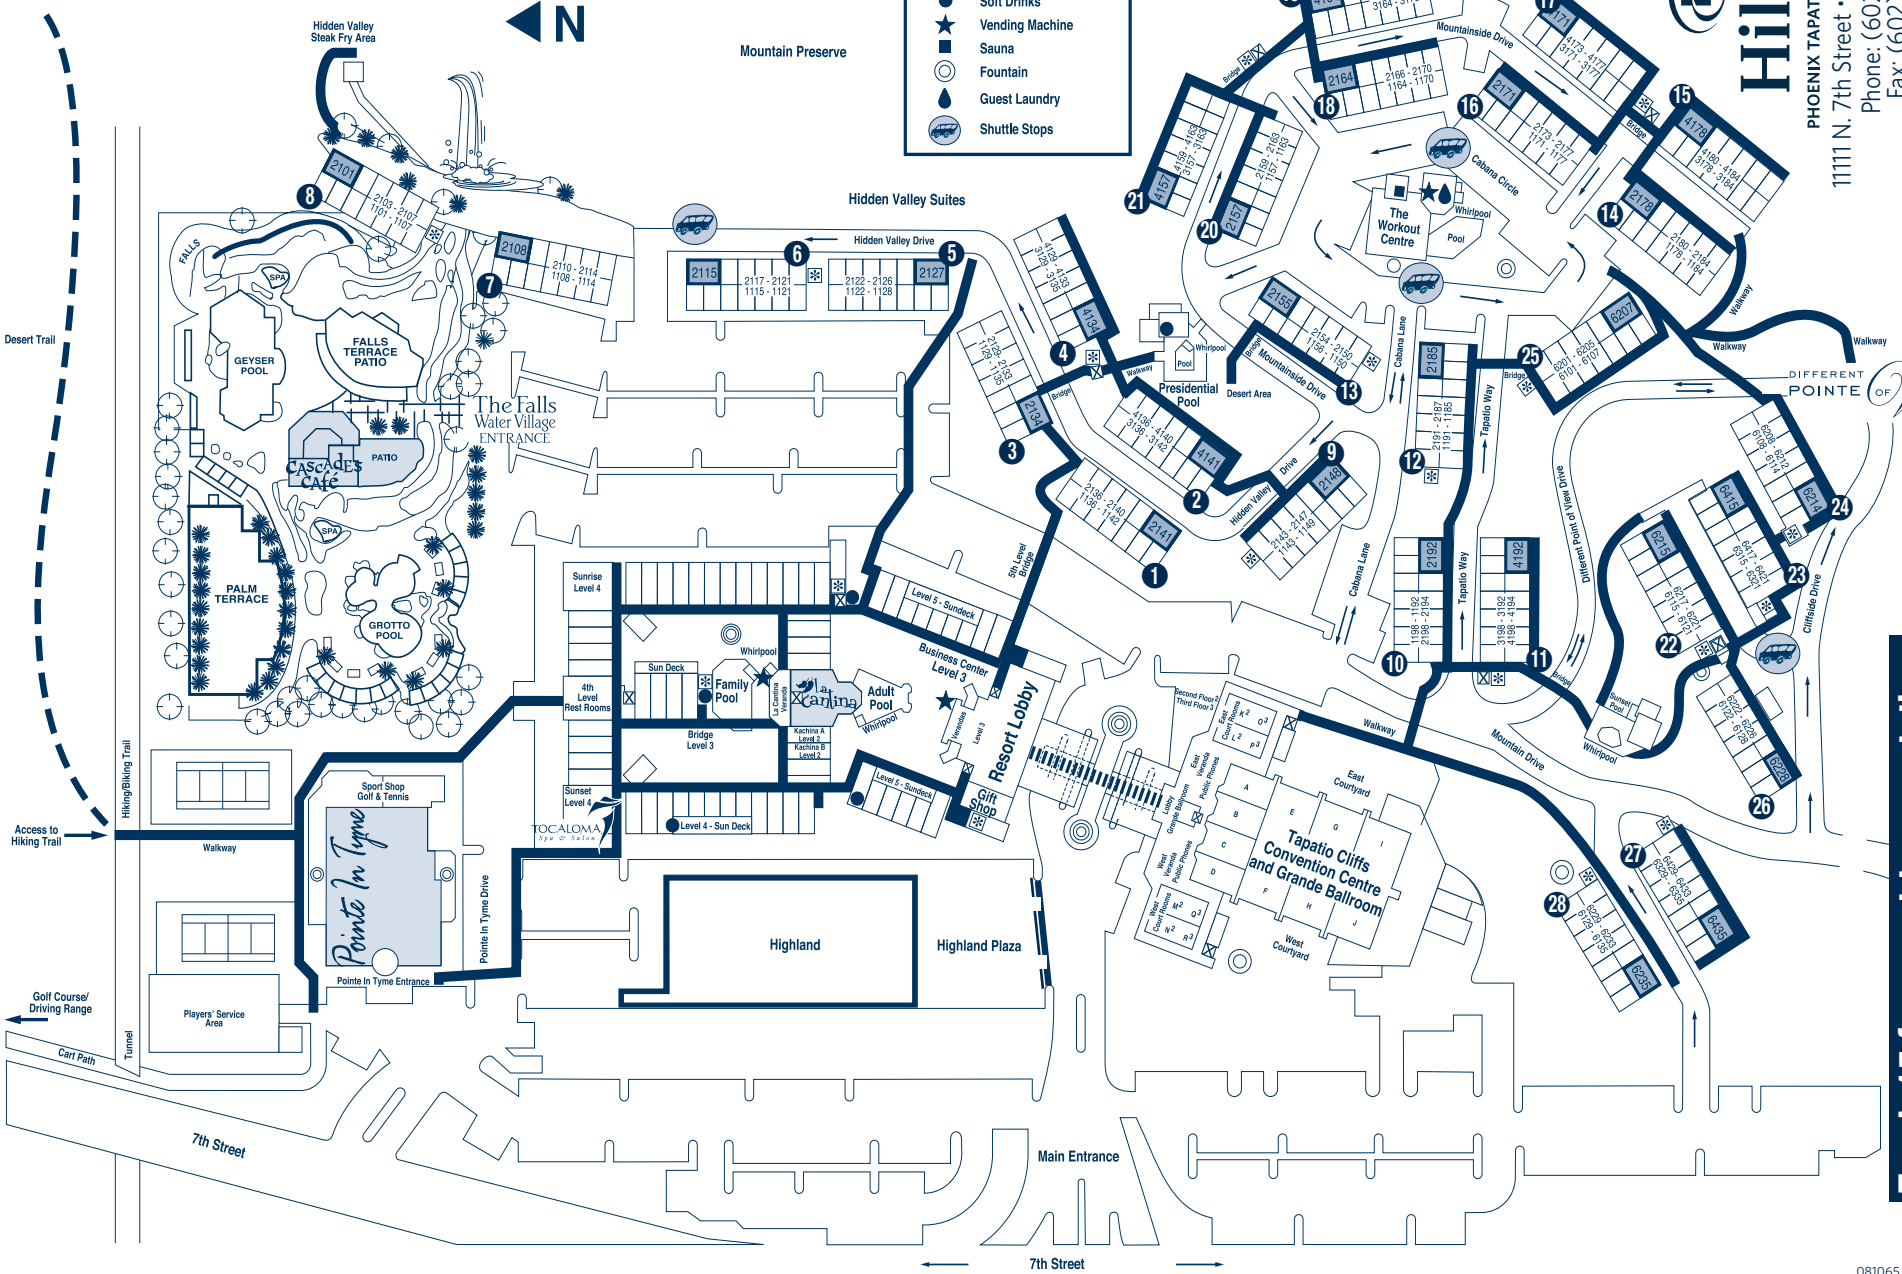

RESORT MAP

AT YOUR SERVICE
Need anything, anytime... text us!
480 757 7334
available 24 hours a day

Map Legend

- Building No.
- Signature Suite
- Elevator
- Ice Machine
- Soft Drinks
- Vending Machine
- Sauna
- Fountain
- Guest Laundry
- Shuttle Stops

Hilton

PHOENIX TAPATIO CLIFFS RESORT
11111 N. 7th Street • Phoenix, AZ 85020
Phone: (602) 866-7500
Fax: (602) 993-0276
www.tapatiociffshilton.com

Touch 15 for resort transportation.