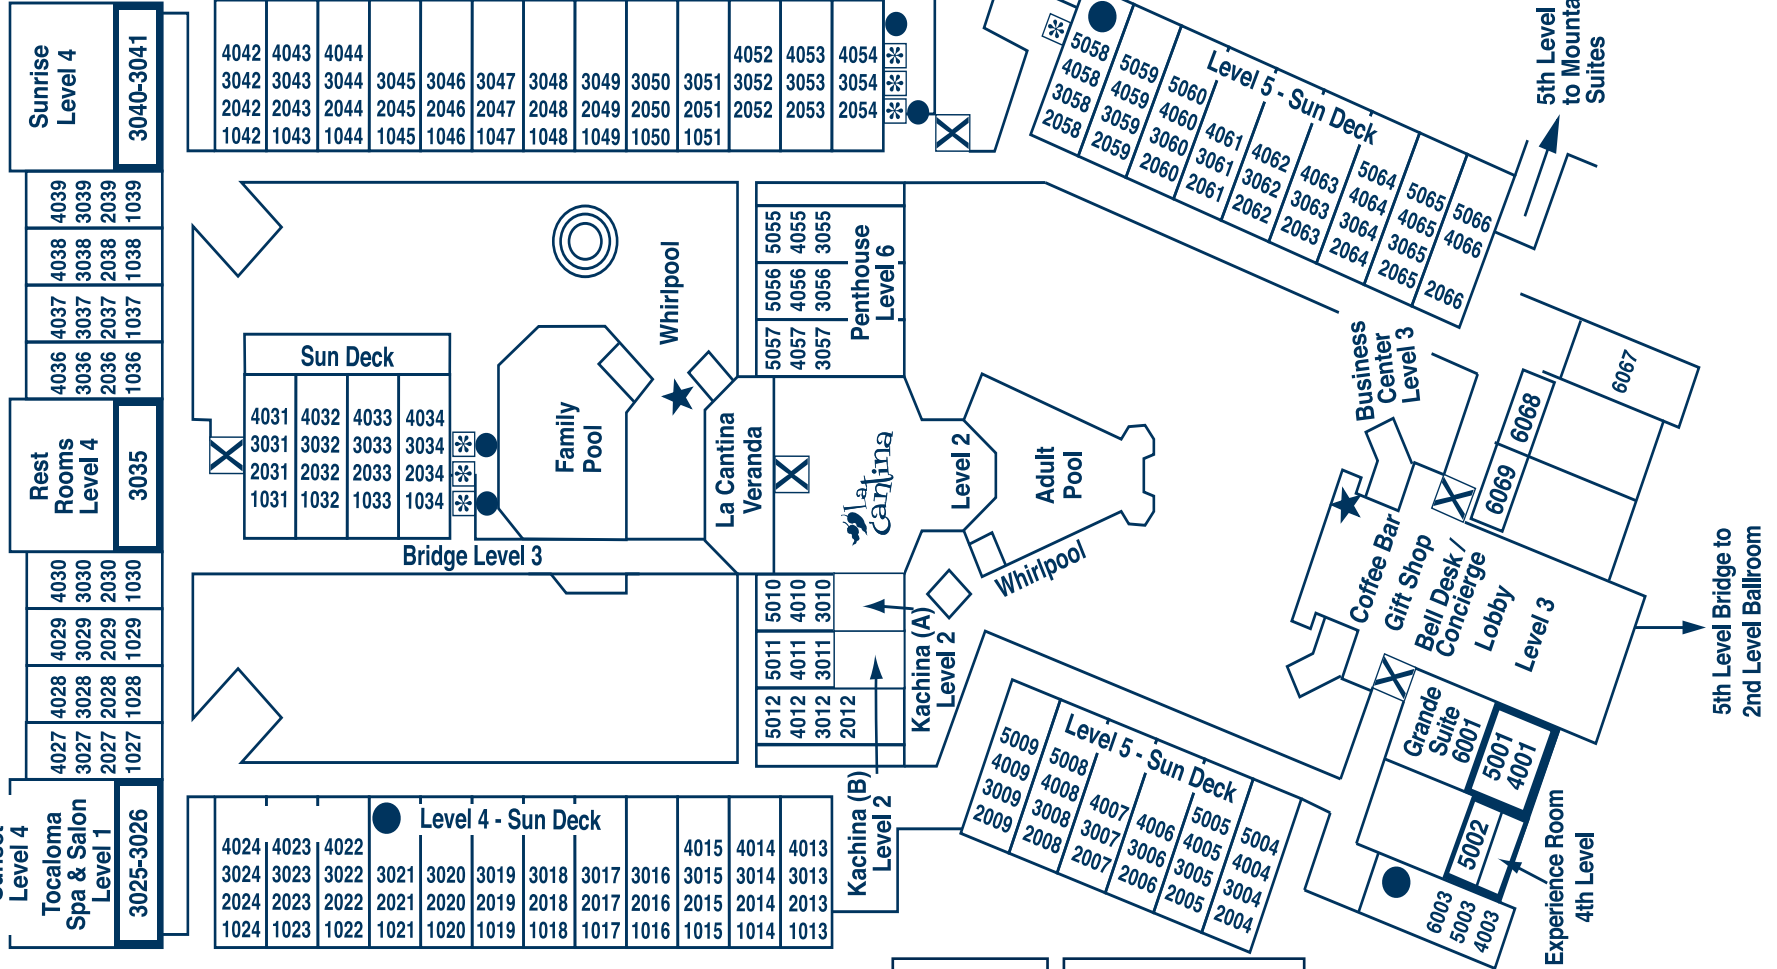

RESORT MAP

AT YOUR SERVICE
 Need anything, anytime... text us!
480 757 7334
 available 24 hours a day

Map Legend

- Building No.
- Signature Suite
- Elevator
- Ice Machine
- Soft Drinks
- Vending Machine
- Sauna
- Fountain
- Guest Laundry
- Shuttle Stops

Legend

- Elevator
- Ice Machine
- Soft Drinks
- Vending Machine

DIFFERENT
POINTE OF VIEW

Dinner with a view.
Advance reservations recommended.
Ext. 7200

Pointe In Time

Serving breakfast buffet, lunch & dinner daily.
Located by the Golf Shop. Ext. 7900

CASCADES
CAFÉ

Poolside dining and libations at
the Falls Water Village. Ext. 7750

To Pointe In Time

Pamper yourself at our
full-service spa. Ext. 7085

Golf shop, tee times &
practice facility. Ext. 7600

Lobby
Gift Shop
Ext. 7096

Ext. 15
for resort
transportation

We Proudly Serve Starbucks
Save time! Order online & pick up at
the counter. Located in the lobby.

Just steps from the lobby,
by the adult pool. Open
seasonally. Ext. 7120